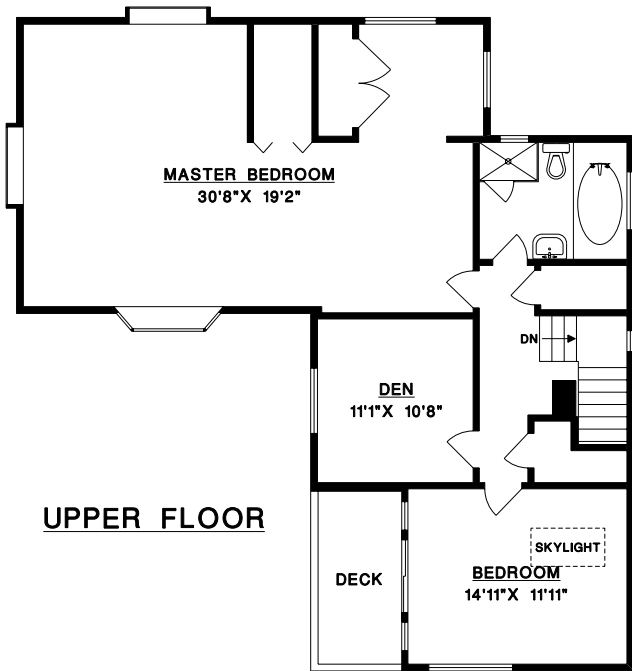

**554 East 7th Avenue
North Vancouver, BC**

UPPER FLOOR	1214	SQ. FT.
MAIN FLOOR	1317	SQ. FT.
LOWER FLOOR	769	SQ. FT.
LOWER SUITE	520	SQ. FT.
TOTAL	3820	SQ. FT.

DECKS 415 SQ. FT.